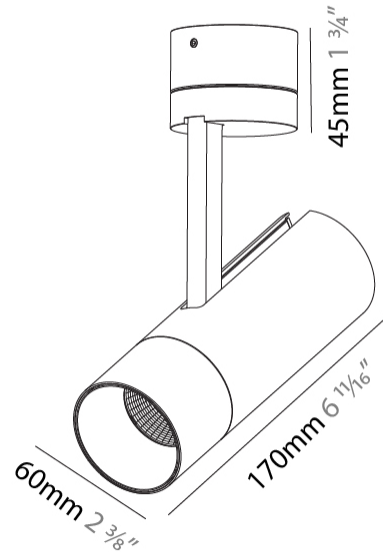

GENERAL

Series: Imagine
Subseries: Imagine 60
Brand: Prolicht
Division: Architectural
Mounting Type: Surface
Mounting Location: Ceiling
Subcategory: Spots

PHYSICAL

Shape: Cylinder
Diameter (mm): 60
Diameter (in): 2 ³/₈
Height (mm): 170
Height (in): 6 ¹¹/₁₆
Max. Overall Height (mm): 215
Max. Overall Height (in): 8 ⁷/₁₆
Light Distribution: Adjustable / Direct
Weight (kg): 0.572
Weight (lbs): 1.26
Fixture Finish: SSR / BKV / CWI / CRY / HAB / UFT / ITA / RUA / FTG / MYG / LOD / PUS / FRO / FUP / KIA / POP / BLS / SPG / MEY / GOH / GUM / CHC / COM / ABZ / JAG / OBR / MOS / ROR
Fixture Material: Aluminum Die Cast

ELECTRICAL

Lamp Type: LED (Zhaga Standard)
Input Wattage (W): 13.2 / 16.5
Total Output Wattage (W): 12 / 15
Dimming: Tri-Mode (Non-Dimming and Phase Dimming (120Vac only) and 0-10V Dimming)
Driver Included: Yes
Driver Location: Integrated
Driver Type: Constant Current - Universal
Driver Class: Class 2
Input Voltage (V): 120 - 277
Constant Current (MA): 350

LED

Number of LEDs: 1
Color Temperature (°K): 2700 / 3000 / 3500 / 4000
Max. Delivered Lumen (lm): 520 / 580 / 627 / 640
CRI: >90 CRI
Lamp Life (hrs): 50000

OPTICAL

Reflector°: 10
Adjustability: Rotational 350°; Tilt 90°

RATINGS AND CERTIFICATIONS

Certified By: Certified for North American Standards
IP rating: IP20